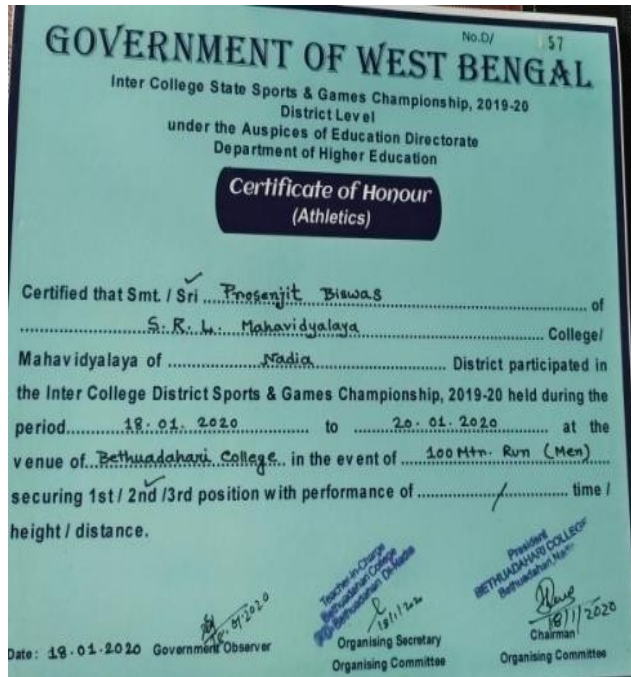

Phone: +91 7432 991235, +91 3472 295189 EMAIL : srlmahavidyalaya@rediffmail.com

Website: www.srlm.ac.in

Sudhiranjan Lahiri Mahavidyalaya

(Accredited by NAAC)

ESTD 1966

(Affiliated to the University of Kalyani & Approved by the UGC under section 2 (f) & 12B)

P.O. - MAJDIA, DIST. NADIA PIN - 741507 WEST BENGAL, INDIA.

DR. DIPANKAR GHOSH
PRINCIPAL
Sudhiranjan Lahiri Mahavidyalaya
MAJDIA, NADIA