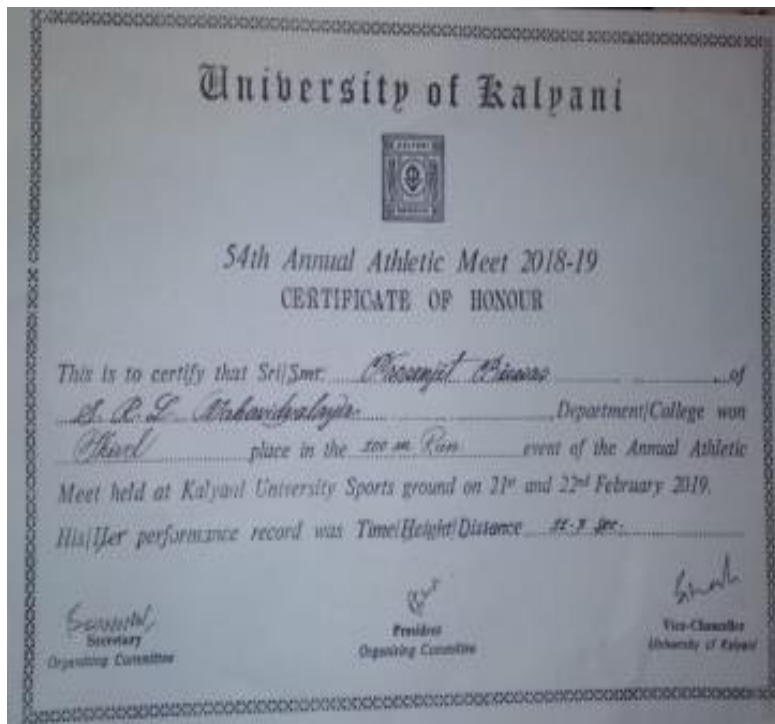

Phone: +91 7432 991235, +91 3472 295189 EMAIL : srlmahavidyalaya@rediffmail.com

Website: www.srlm.ac.in

Sudhiranjan Lahiri Mahavidyalaya

(Accredited by NAAC)

ESTD 1966

(Affiliated to the University of Kalyani & Approved by the UGC under section 2 (f) & 12B)

P.O. - MAJDIA, DIST. NADIA PIN - 741507 WEST BENGAL, INDIA.

DR. DIPANKAR GHOSH
PRINCIPAL
Sudhiranjan Lahiri Mahavidyalaya
MAJDIA, NADIA