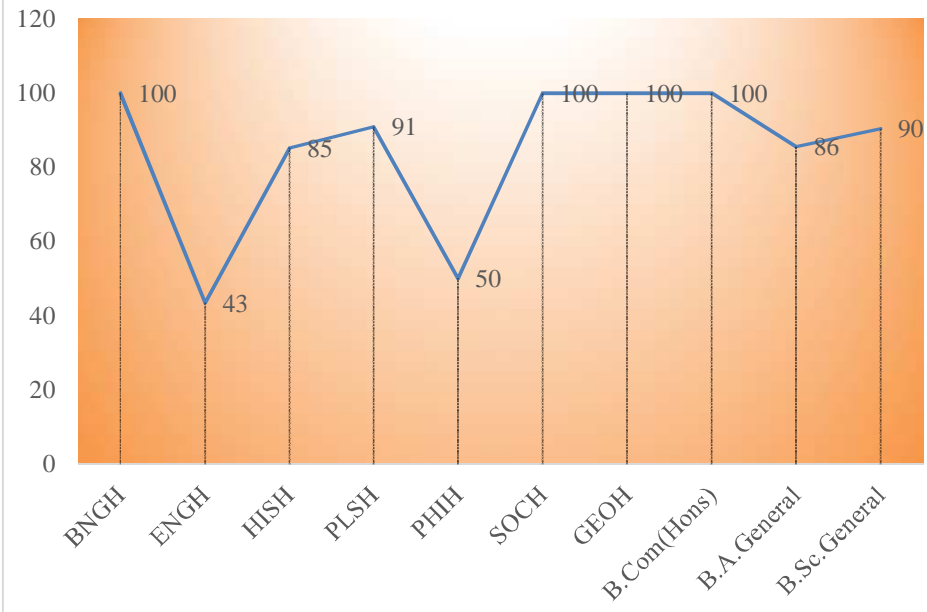

Result of Final University Level Examination-2018

Course	Male							Female							Total									
	Appeared	Result withheld(PNQ)	Passed out	%age of success	Ist class	2nd class	P division	Appeared	Result withheld(PNQ)	Passed out	%age of success	Ist class	2nd class	P division	Appeared	Result withheld(PNQ)	Passed out	%age of success	Ist class	2nd class	P division	%age of 1st class	%age of 2nd class	Appeared-PNQ
BNGH	62	19	43	100	1	42	N.A.	115	7	108	100	10	98	N.A.	177	26	151	100	11	140	N.A.	7.28	92.72	151
ENGH	15	12	1	33	0	1	N.A.	31	11	9	45	0	9	N.A.	46	23	10	43	0	10	N.A.	0.00	43.48	23
HISH	38	3	31	89	1	30	N.A.	35	2	27	82	2	25	N.A.	73	5	58	85	3	55	N.A.	4.41	80.88	68
PLSH	9	5	4	100	0	4	N.A.	7	0	6	86	0	6	N.A.	16	5	10	91	0	10	N.A.	0.00	90.91	11
PHIH	2	0	1	50	0	1	N.A.	8	0	4	50	1	3	N.A.	10	0	5	50	1	4	N.A.	10.00	40.00	10
SOCH	4	1	3	100	0	3	N.A.	1	0	1	100	0	1	N.A.	5	1	4	100	0	4	N.A.	0.00	100.00	4
BA(Hons.)	130	40	83	83	2	81	N.A.	197	20	155	88	13	142	N.A.	327	60	238	89	15	223	N.A.	5.62	83.52	267
BSC(Hons. In Geography)	29	0	29	100	3	26	N.A.	27	0	27	100	0	27	N.A.	56	0	56	100	3	53	N.A.	5.36	94.64	56
B.Com(Hons)	1	0	1	100	1	0	N.A.	0	0	0	0	0	0	0	1	0	1	100	1	0	N.A.	100.00	0.00	1
BA(Gen)	397	30	300	82	0	52	248	351	15	302	90	0	67	235	748	45	602	86	0	119	483	0.00	16.93	703
B.Sc(Gen)	55	11	41	93	0	24	17	29	0	25	86	0	20	5	84	11	66	90	0	44	22	0.00	60.27	73
Total	612	81	454	85	6	183	265	604	35	509	89	13	256	240	1216	116	963	88	19	439	505	1.73	39.91	1100
Note: Appeared means appeared excluding absentee.PNQ - Result with held due to non-clearance of Part-II result.																								

Percentage of success of different courses during the year 2017-18

Department wise No. of 1st class during the year 2017-18